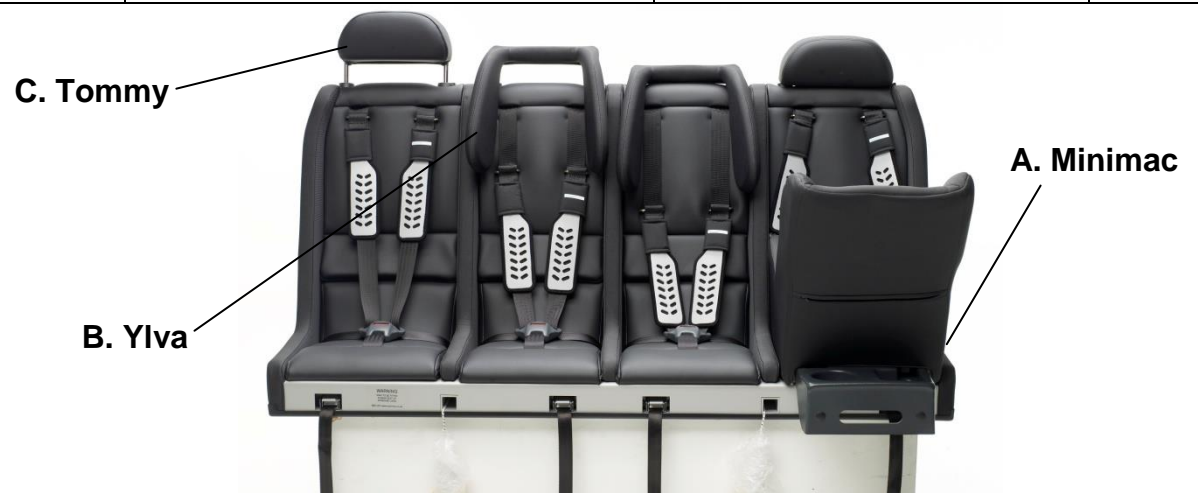

Child Seat Guide

Multimac seat system

Fit to car using “BIG ISO-FIX” (Tether straps to Adult belt mountings) Can be put in or removed in 1 minute !

Car seat groups

Group	Childs weight	Approx age	Attachment	Comments	Fig
0	0 – 10 kg	0 – 9 months	Minimac	Rear facing	A
0+	0 – 13 kg	0 – 15 months	Minimac	Rear facing	
1	9 – 18 kg	9 months – 4 years	Ylva head rest	5 point harness	B
2	15 – 25 kg	4 years – 6 years	Ylva head rest	5 point harness	
3	22 – 36 kg	6 years – 12 years	Tommy head rest	5 point harness	C
?	36 – 75 kg	12 years – adult	Adult buckle	Built in buckle	D

D. Adult Buckle

C. Tommy

B. Ylva

A. Minimac